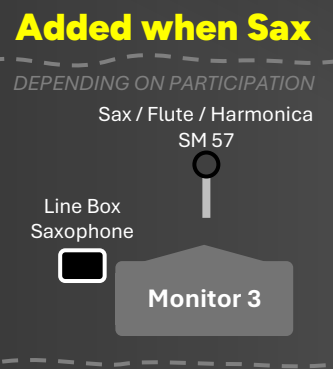

# Setup #3

Setup with **5 musicians**; Acoustic guitar, Electric guitar, Drums, Bass and **Keyboard (added)**

**Input List | Tech Rider on the last page**

# Setup #4

Setup with **6 musicians**; Acoustic guitar, Electric guitar, Drums, Bass, **Saxophone (added)** and **Keyboard (added)**

Input List | Tech Rider on the last page

1 Power Socket  
220V 

**Stage Plot**  
Contact the band:  
Mats Jonsson  
+46 73 941 57 87  
mats@sodervisa.se