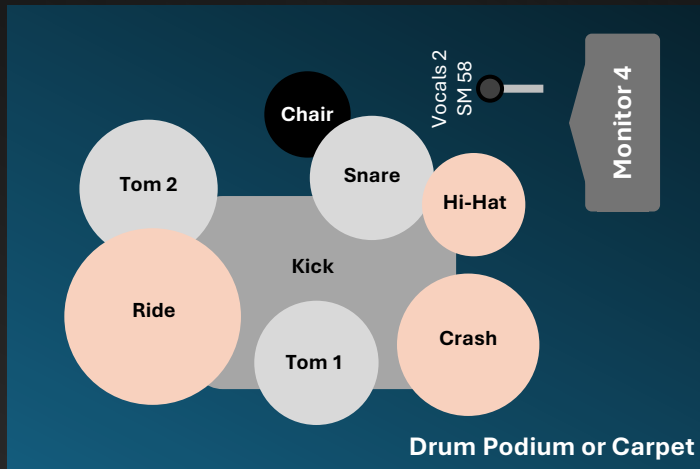

# Setup #1

Setup with **4 musicians**; Acoustic guitar, Electric guitar, Drums and Bass (**basic setup**)

**Input List | Tech Rider on the last page**

  
Line Box  
Bass Guitar

Bass Amp  
EBS or Ampeg  
Bal. Line Out or  
Line Box

# Setup #3

Setup with **5 musicians**; Acoustic guitar, Electric guitar, Drums, Bass and **Keyboard (added)**

**Input List | Tech Rider on the last page**