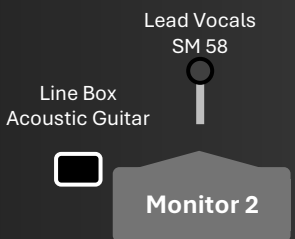

1 Power Socket
220V