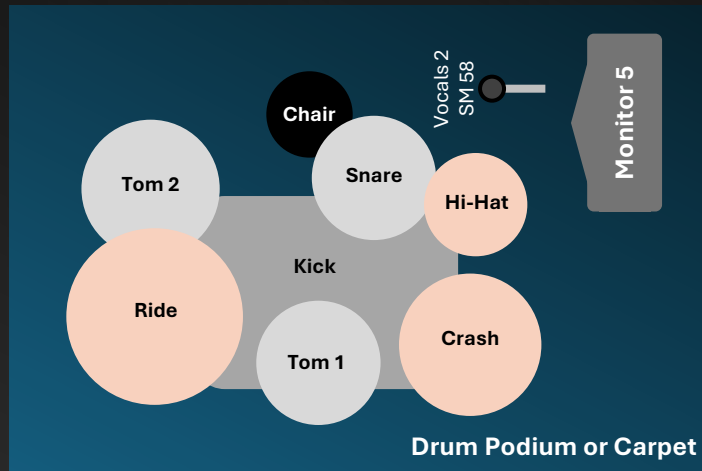

## Added when Sax

DEPENDENT ON PARTICIPATION

Sax / Flute / Harmonica  
SM 57

Line Box  
Saxophone

Monitor 3

3 Power Sockets  
220V ⚡

1 Power Socket  
220V ⚡

# Setup #3

Setup with **5 musicians**; Acoustic guitar, Electric guitar, Drums, Bass and **Keyboard (added)**

**Input List | Tech Rider on the last page**