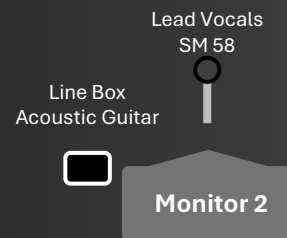

1 Power Socket
220V ⚡