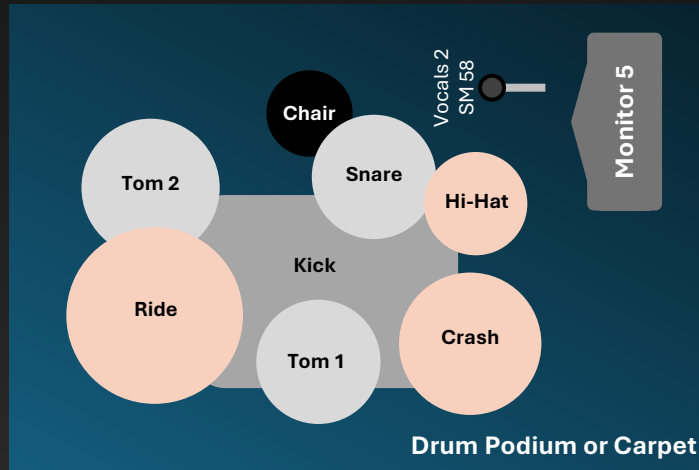

Monitor 3

3 Power Sockets  
220V 

Guitar Amp  
Morgan

Mic

SM 57

# Setup #2

Setup with **5 musicians**; Acoustic guitar, Electric guitar, Drums, Bass and **Saxophone (added)**

Input List | Tech Rider on the last page

Line Box  
Bass Guitar

Bass Amp  
EBS or Ampeg  
Bal. Line Out or  
Line Box