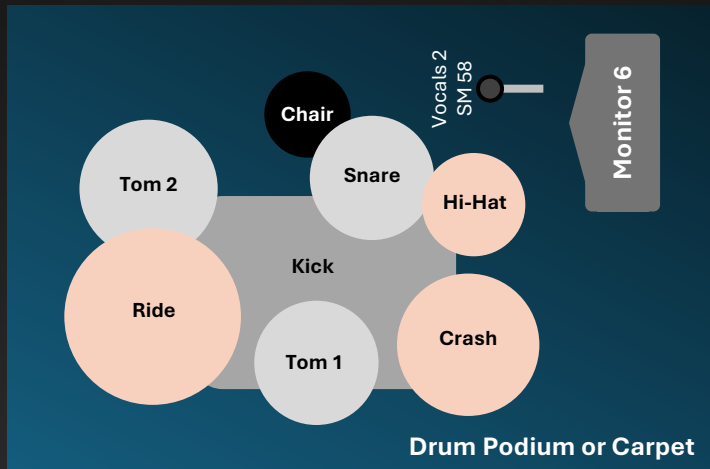

1 Power Socket
220V