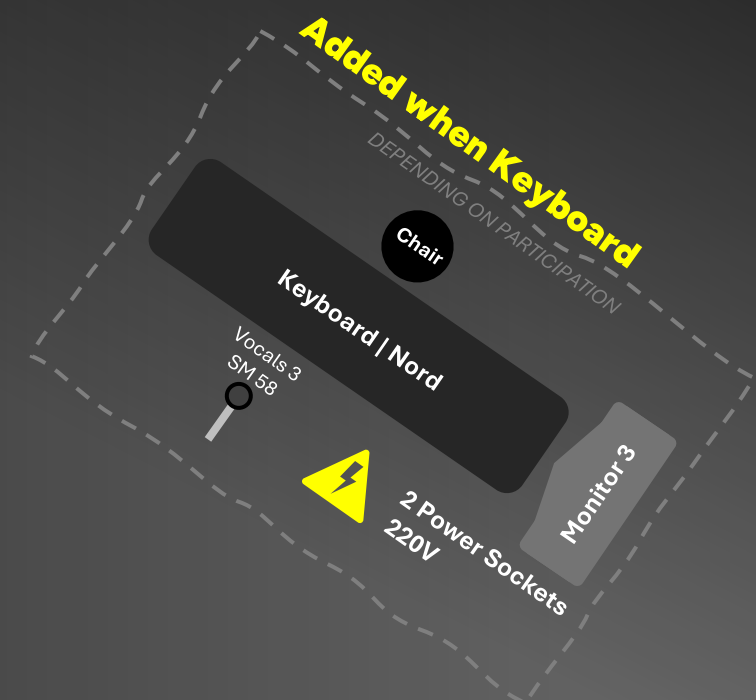

3 Power Sockets
220V ⚡

1 Power Socket
220V ⚡

Setup #3

Setup with **5 musicians**; Acoustic guitar, Electric guitar, Drums, Bass and **Keyboard (added)**

Input List | Tech Rider on the last page

Stage Plot

Contact the band:
Mats Jonsson
+46 73 941 57 87
mats@sodervisa.se

1 Power Socket
220V ⚡